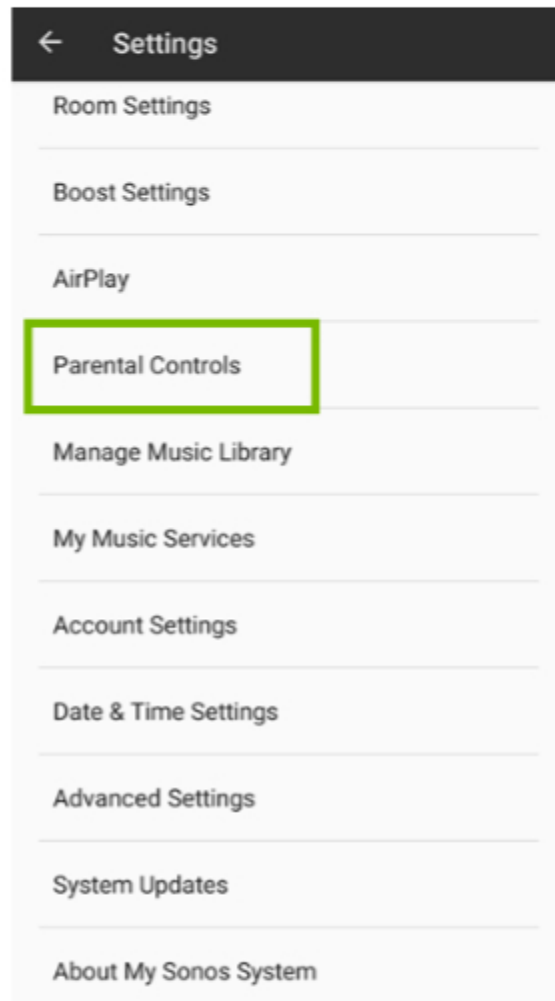

Sonos guide

Controls & Settings guide

Sonos allows you to set parental controls in order to restrict your child from listening to explicit content.

SONOS

What do I need?

The Sonos app

Restrictions you can apply

Inappropriate content

Step by Step instructions

1. Open the Sonos Controller app – available to download for [iOS](#) and [Android](#).

2. Tap on 'More' to open an additional menu.

3. Tap on 'Settings'.

4. Tap on 'Parental Controls'.

5. Toggle Explicit Content Filtering to On.