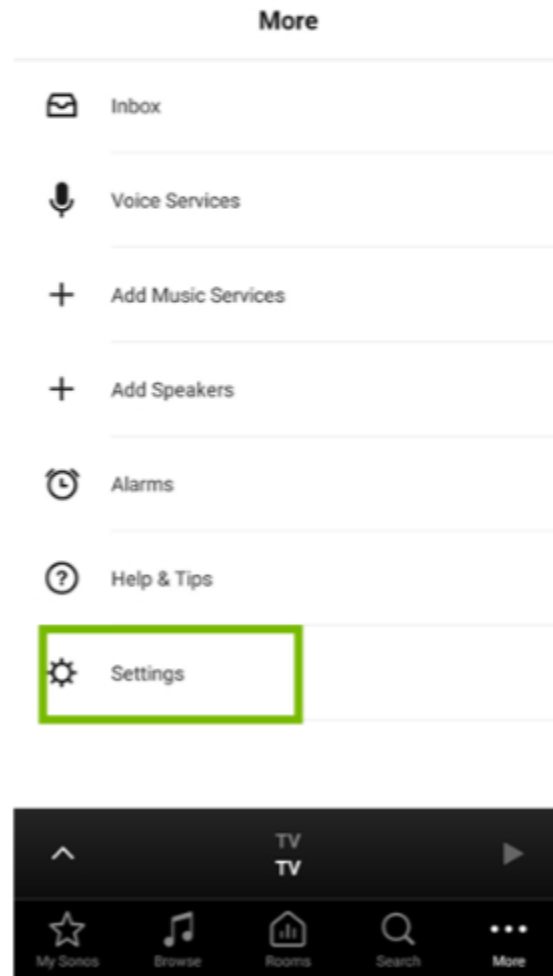

Sonos guide

Controls & Settings guide

Sonos allows you to set parental controls in order to restrict your child from listening to explicit content.

SONOS

What do I need?

The Sonos app

Restrictions you can apply

Inappropriate content

Step by Step instructions

1. Open the Sonos Controller app – available to download for [iOS](#) and [Android](#).

2. Tap on 'More' to open an additional menu.

3. Tap on 'Settings'.

4. Tap on 'Parental Controls'.