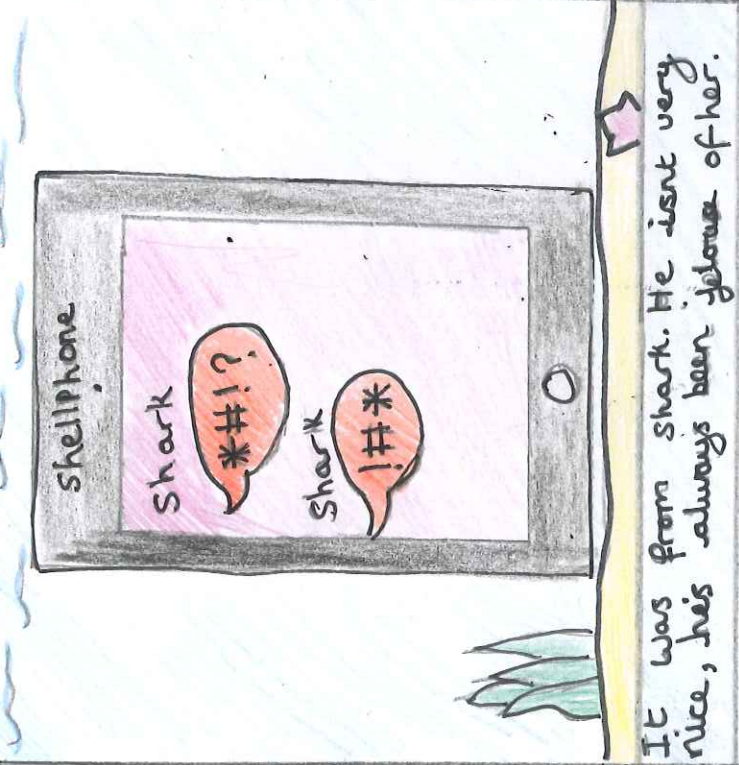

Pearle was swimming to the mall one day. When... She got a mean message.

It was from shark. He isn't very nice, he's always been jealous of her.

Pearle blocked shark. Once she did she didn't get any mean messages.

Pearle was a lot happier now that Shark was blocked!

Pearl told her dad. He was very angry and upset that someone would be so mean.